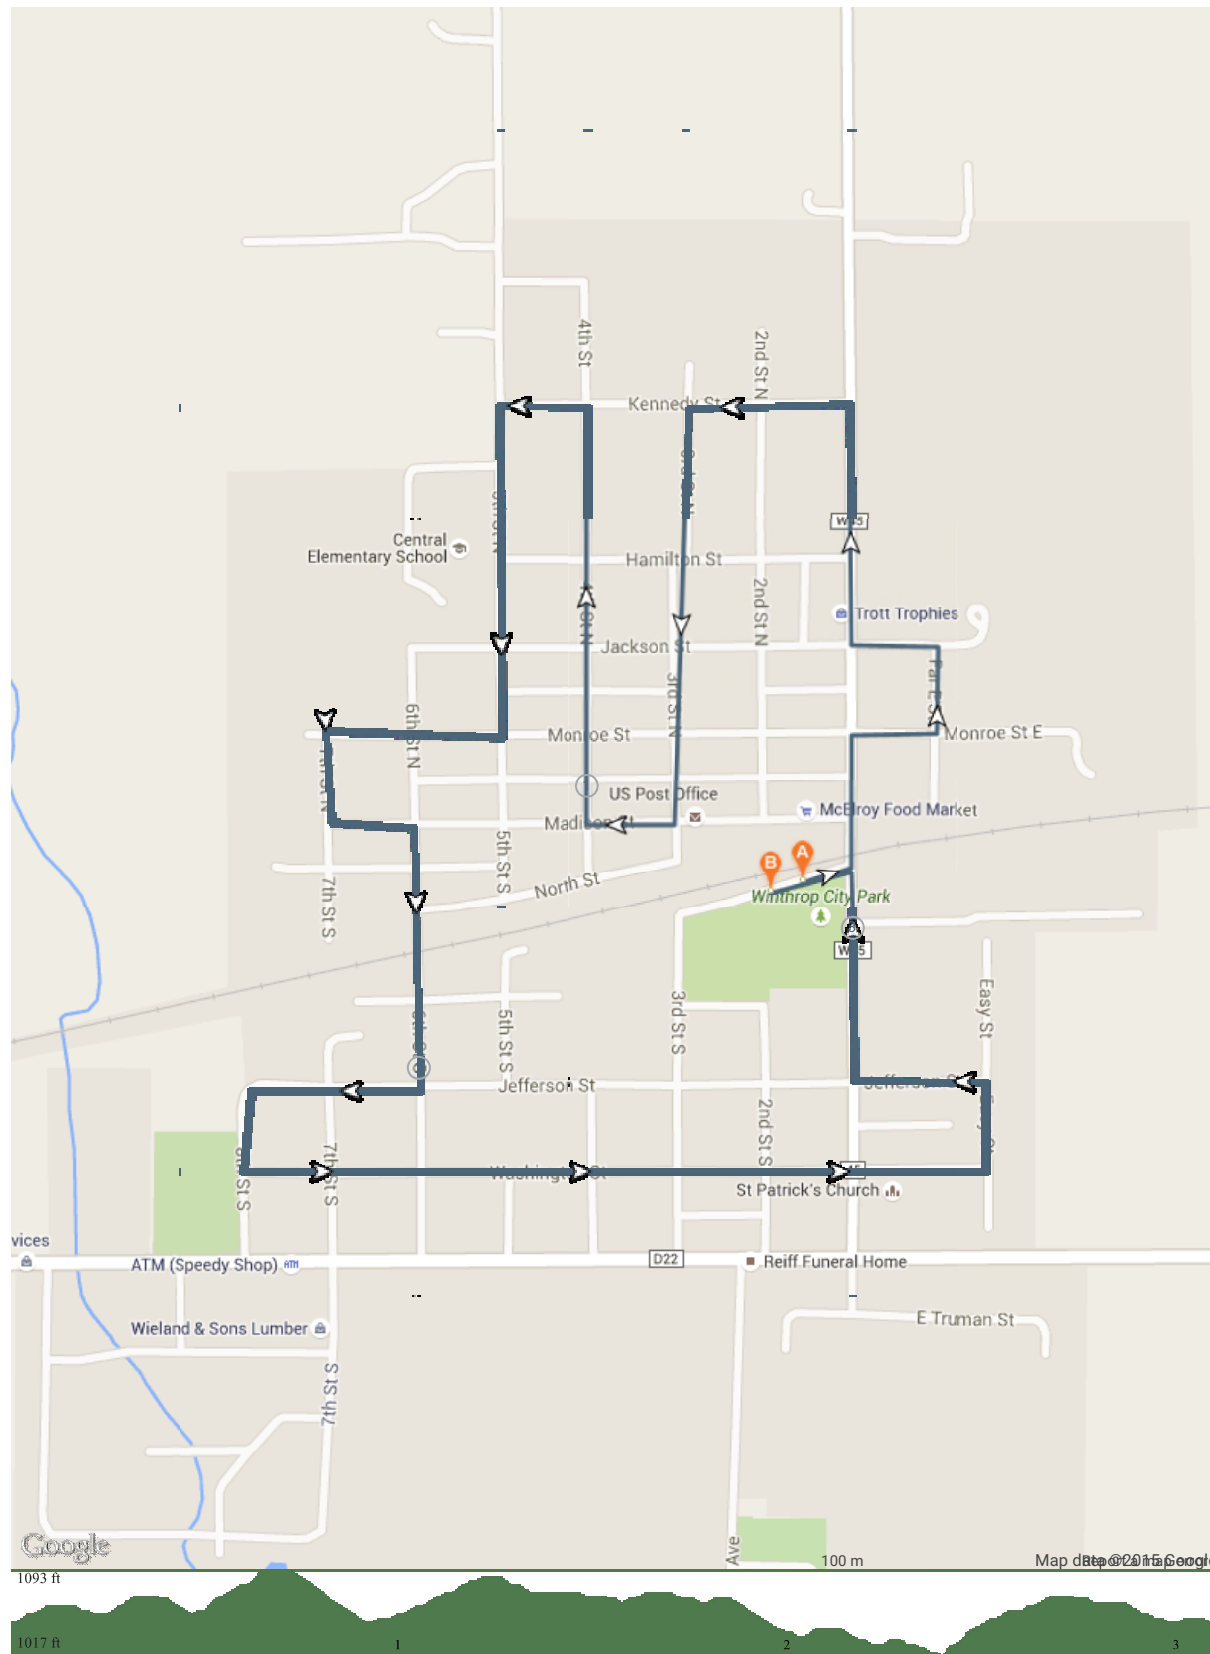

plotaroute.com - Unnamed Route (3.100 miles)

No	Miles	Turn	Directions
----	-------	------	------------